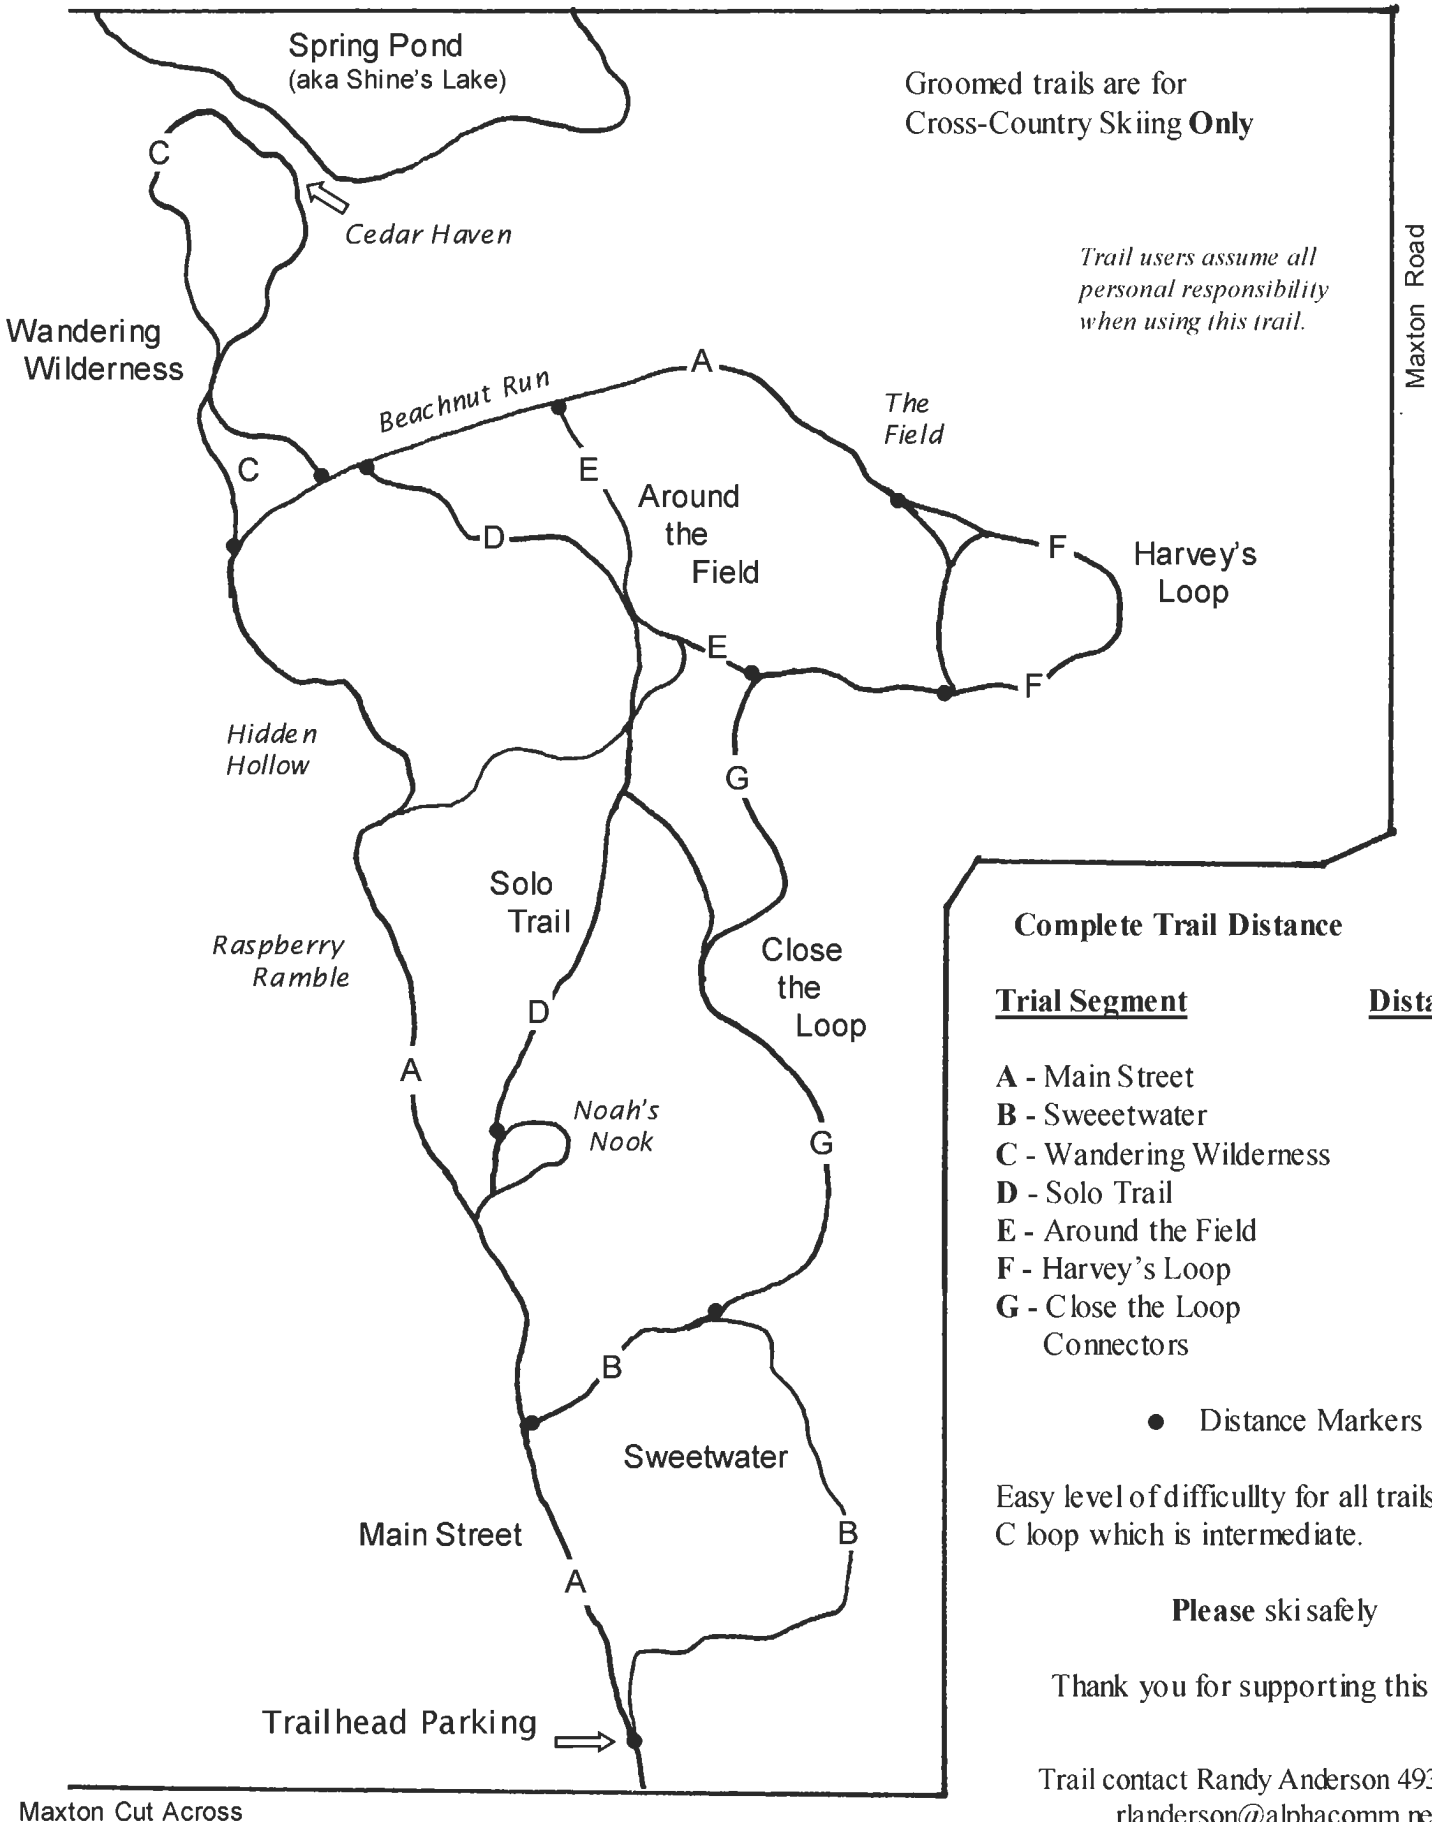

Rainbow Trail

Complete Trail Distance 5.0 mi

<u>Trial Segment</u>	<u>Distance (mi)</u>
A - Main Street	1.2
B - Sweetwater	0.5
C - Wandering Wilderness	0.5
D - Solo Trail	0.6
E - Around the Field	0.6
F - Harvey's Loop	0.6
G - Close the Loop	0.7
Connectors	0.3

● Distance Markers

Easy level of difficulty for all trails except C loop which is intermediate.

Please ski safely

Thank you for supporting this trail.

Trail contact Randy Anderson 493-5896
rlanderson@alphacomm.net